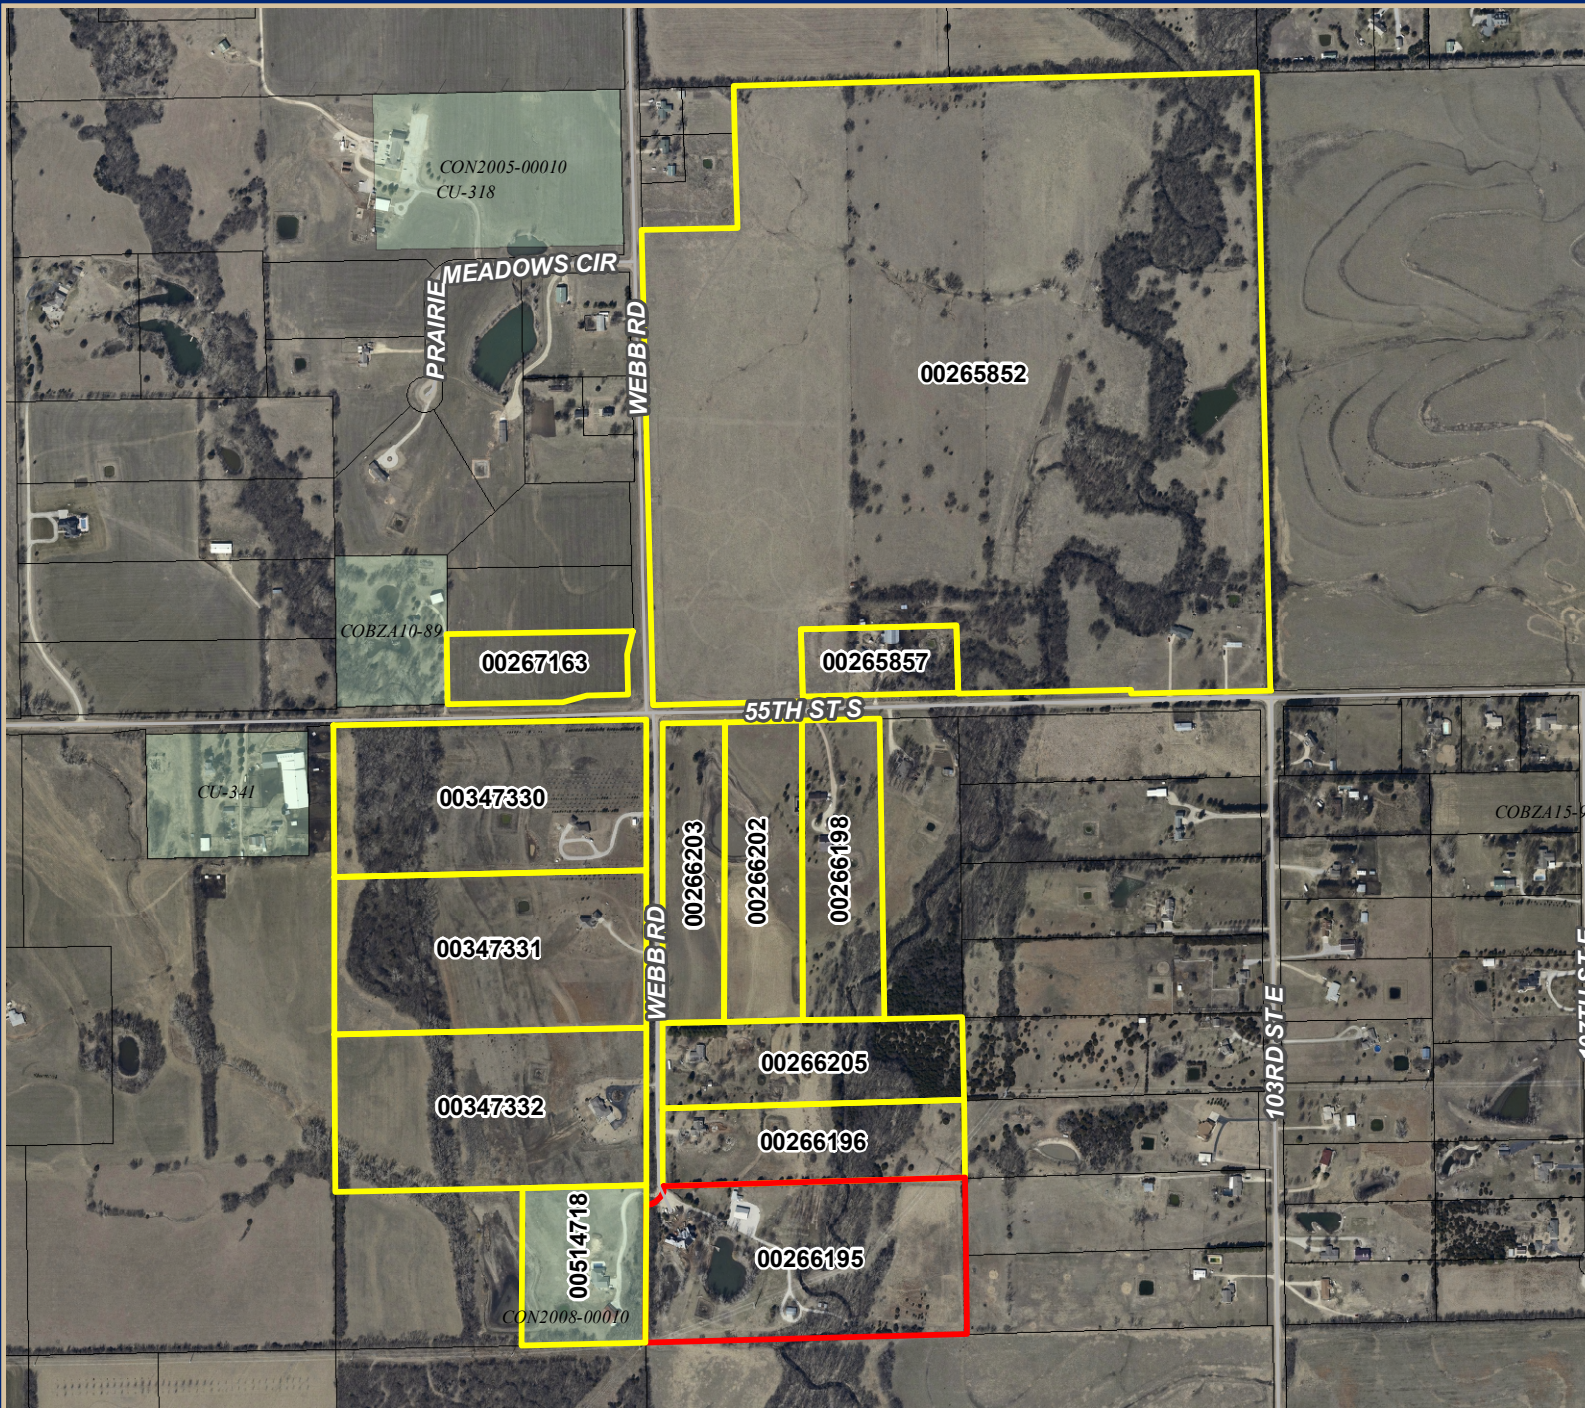

Vacation PIN 00266195

Sedgwick County, Kansas

	Proposed vacated parcel
	Notified parcel
	Special use case

Date: 9/27/2011

The GIS personnel make no warranty or representation, either expressed or implied, with respect to the information or the data displayed.